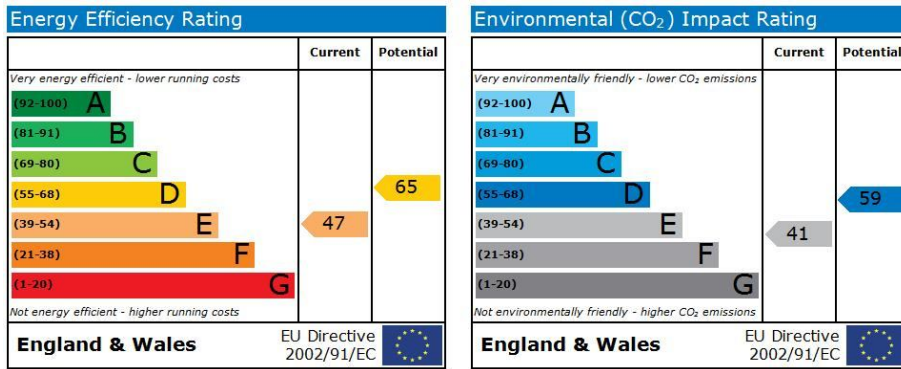

Viewings are available
Monday to Friday 9:00 a.m. to 6:00 p.m.
Saturday 9:00 a.m. to 4:00 p.m.

Stephens Property Management
57 High Street
Stotfold
Hitchin
Herts
SG5 4LD

stephensstotfold@btconnect.com